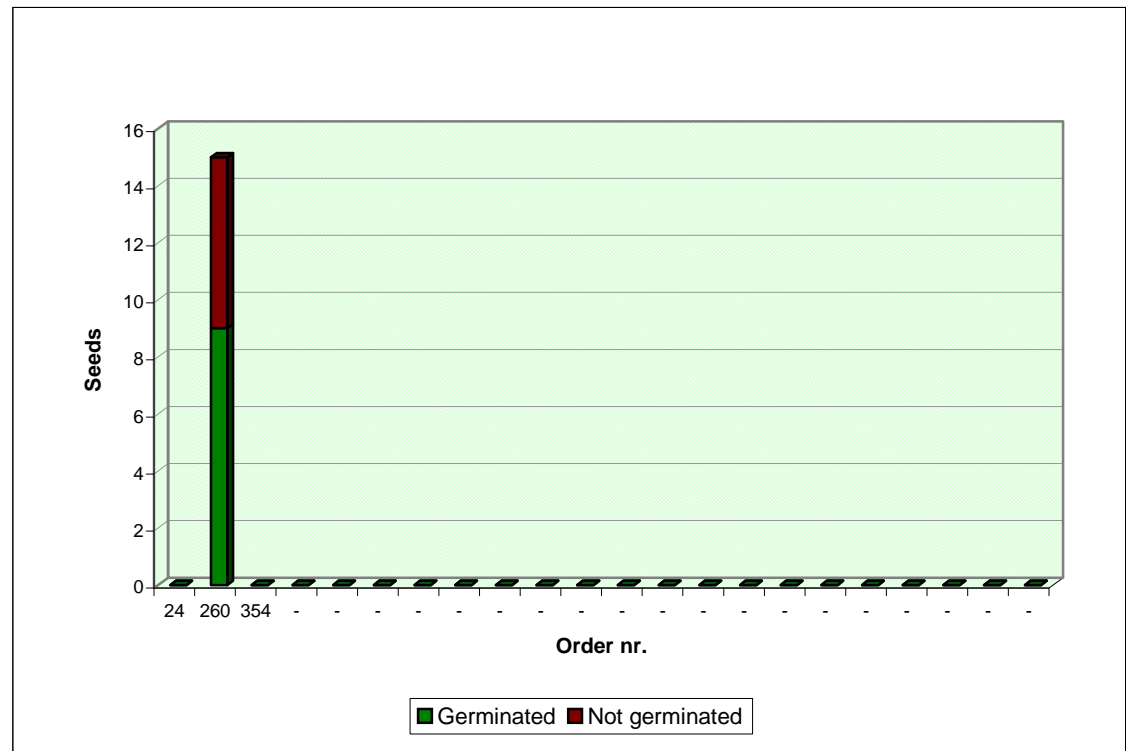

Seeds Cactus .com

Online market for Cactus and Succulent Seeds

Sheet updated:

18/03/13

Germination rate for the genus:

AREQUIPA

Investigated period data							
N	Order nr.	Seeds	Year of collection	Feedback	Not germinated	Germinated	%
1	24	15	2011	no	n.a.	n.a.	n.a.
2	260	15	2011	yes	6	9	60%
3	354	15	2012	no	n.a.	n.a.	n.a.
4	-	-	-	-	-	-	-
5	-	-	-	-	-	-	-
6	-	-	-	-	-	-	-
7	-	-	-	-	-	-	-
8	-	-	-	-	-	-	-
9	-	-	-	-	-	-	-
10	-	-	-	-	-	-	-
11	-	-	-	-	-	-	-
12	-	-	-	-	-	-	-
13	-	-	-	-	-	-	-
14	-	-	-	-	-	-	-
15	-	-	-	-	-	-	-
16	-	-	-	-	-	-	-
17	-	-	-	-	-	-	-
18	-	-	-	-	-	-	-
19	-	-	-	-	-	-	-
20	-	-	-	-	-	-	-
21	-	-	-	-	-	-	-
22	-	-	-	-	-	-	-

Overall germination rate (available data): **60%**

Send your germination rate to
stats@seedscactus.com

NOTE: The above data are based solely on the feedback received from users, does not guarantee any result and have no claim to scientific validity. The indicated germination rate may have been influenced by many factors, not appropriated sowing and environmental conditions included, that are not under our control.