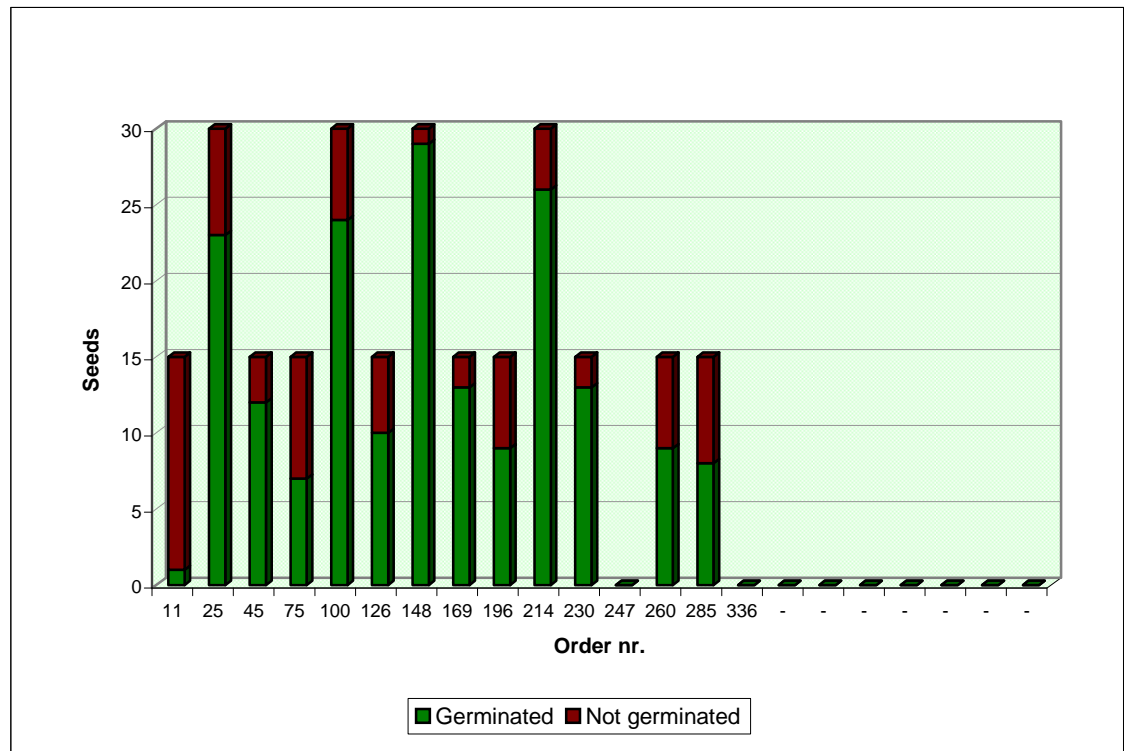

# Seeds Cactus .com

Sheet updated:

16/06/13

Online market for Cactus and Succulent Seeds

Germination rate for the genus:

**ALOE**

Investigated period data							
N	Order nr.	Seeds	Year of collection	Feedback	Not germinated	Germinated	%
1	11	15	2011	yes	14	1	7%
2	25	30	2011	yes	7	23	77%
3	45	15	2011	yes	3	12	80%
4	75	15	2011	yes	8	7	47%
5	100	30	2011	yes	6	24	80%
6	126	15	2011	yes	5	10	67%
7	148	30	2011	yes	1	29	97%
8	169	15	2011	yes	2	13	87%
9	196	15	2011	yes	6	9	60%
10	214	30	2011	yes	4	26	87%
11	230	15	2011	yes	2	13	87%
12	247	30	2011	no	n.a.	n.a.	n.a.
13	260	15	2011	yes	6	9	60%
14	285	15	2012	yes	7	8	53%
15	336	15	2012	no	n.a.	n.a.	n.a.
16	-	-	-	-	-	-	-
17	-	-	-	-	-	-	-
18	-	-	-	-	-	-	-
19	-	-	-	-	-	-	-
20	-	-	-	-	-	-	-
21	-	-	-	-	-	-	-
22	-	-	-	-	-	-	-

Overall germination rate (available data): **68%**

Send your germination rate to  
[stats@seedscactus.com](mailto:stats@seedscactus.com)

NOTE: The above data are based solely on the feedback received from users, does not guarantee any result and have no claim to scientific validity. The indicated germination rate may have been influenced by many factors, not appropriated sowing and environmental conditions included, that are not under our control.