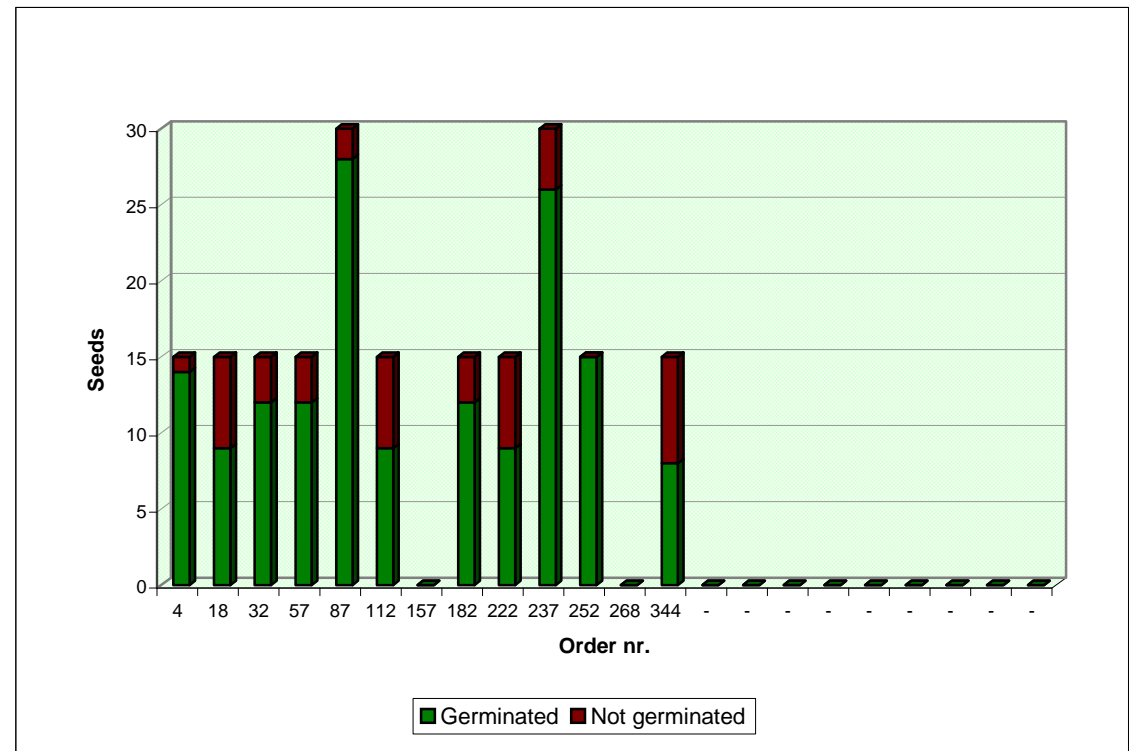

Seeds Cactus .com

Online market for Cactus and Succulent Seeds

Sheet updated:

24/06/13

Germination rate for the genus:

AGAVE

Investigated period data							
N	Order nr.	Seeds	Year of collection	Feedback	Not germinated	Germinated	%
1	4	15	2011	yes	1	14	93%
2	18	15	2011	yes	6	9	60%
3	32	15	2011	yes	3	12	80%
4	57	15	2011	yes	3	12	80%
5	87	30	2011	yes	2	28	93%
6	112	15	2011	yes	6	9	60%
7	157	15	2011	no	n.a.	n.a.	n.a.
8	182	15	2011	yes	3	12	80%
9	222	15	2011	yes	6	9	60%
10	237	30	2011	yes	4	26	87%
11	252	15	2011	yes	0	15	100%
12	268	15	2012	no	n.a.	n.a.	n.a.
13	344	15	2012	yes	7	8	53%
14	-	-	-	-	-	-	-
15	-	-	-	-	-	-	-
16	-	-	-	-	-	-	-
17	-	-	-	-	-	-	-
18	-	-	-	-	-	-	-
19	-	-	-	-	-	-	-
20	-	-	-	-	-	-	-
21	-	-	-	-	-	-	-
22	-	-	-	-	-	-	-

Overall germination rate (available data): **77%**

Send your germination rate to
stats@seedscactus.com

NOTE: The above data are based solely on the feedback received from users, does not guarantee any result and have no claim to scientific validity. The indicated germination rate may have been influenced by many factors, not appropriated sowing and environmental conditions included, that are not under our control.